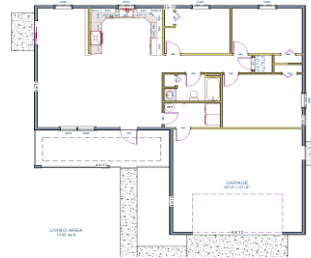

## THE MARISSA

This home is a 3 bedroom 1 bath 2 car garage. **Custom Designed Plans are available.**

FREE ESTIMATES

[www.rdbrenovators.com](http://www.rdbrenovators.com)

Front Elevation

Floor Plan

Roof Layout

**Certified Licensed Contractor**

**General Contractor: #CBC1254062**

**Roofing Contractor: #CCC1328957**